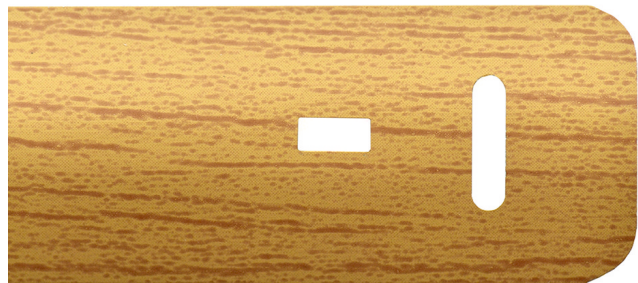

SOLEMLUX
SINCE 2008

COLOR

VENETIAN ALUMINIUM BLINDS

2020

www.solemlux.it/en/

COLOR

VENETIAN ALUMINIUM BLINDS
16 mm

ISO 16-01

COLOR

VENETIAN ALUMINIUM BLINDS
25 mm

ISO 25-05

ISO 25-33

ISO 25-82

SOLEMLUX 
SINCE 2008

solemlux@solemlux.it

www.solemlux.it/en/